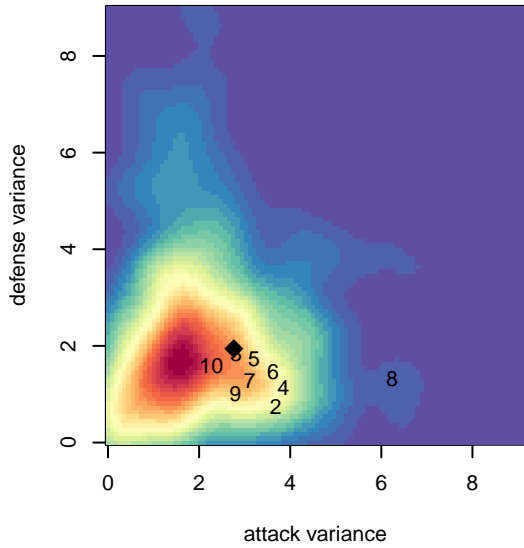

FWFC White B04

Federal Way FC
 Federal Way, WA
 B04 total strength=1109
 attack=3.49 defense=2.44
 fall league = RCL B04 Div 4

alt names used:
 FEDERAL WAY FC FWFC B04 WHITE (WA)
 FWFC B04 White
 FWFC B04 White
 FWFC B04 White (B)
 FWFC B04 White (B)

FWFC White B04
 Dots are actual minus expected GF (blue circles) and GA (red triangles).
 Blue line is smoothed change in attack strength. Red is smoothed change in defense strength.

**attack and defense variance (black dot)
relative to other teams
and top 10 in region**