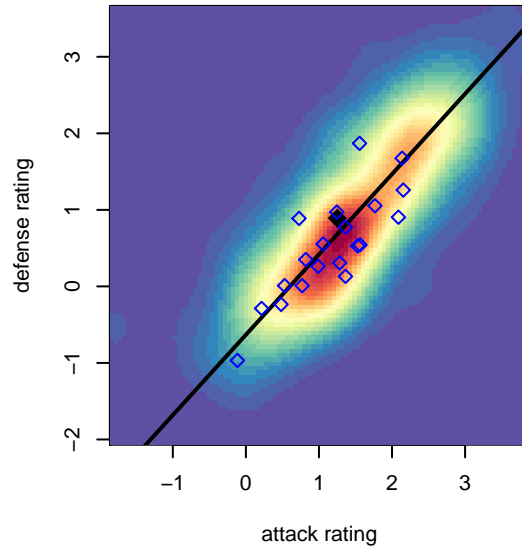

**attack and defense rating
relative to others at age
and all opponents in last 13 months**