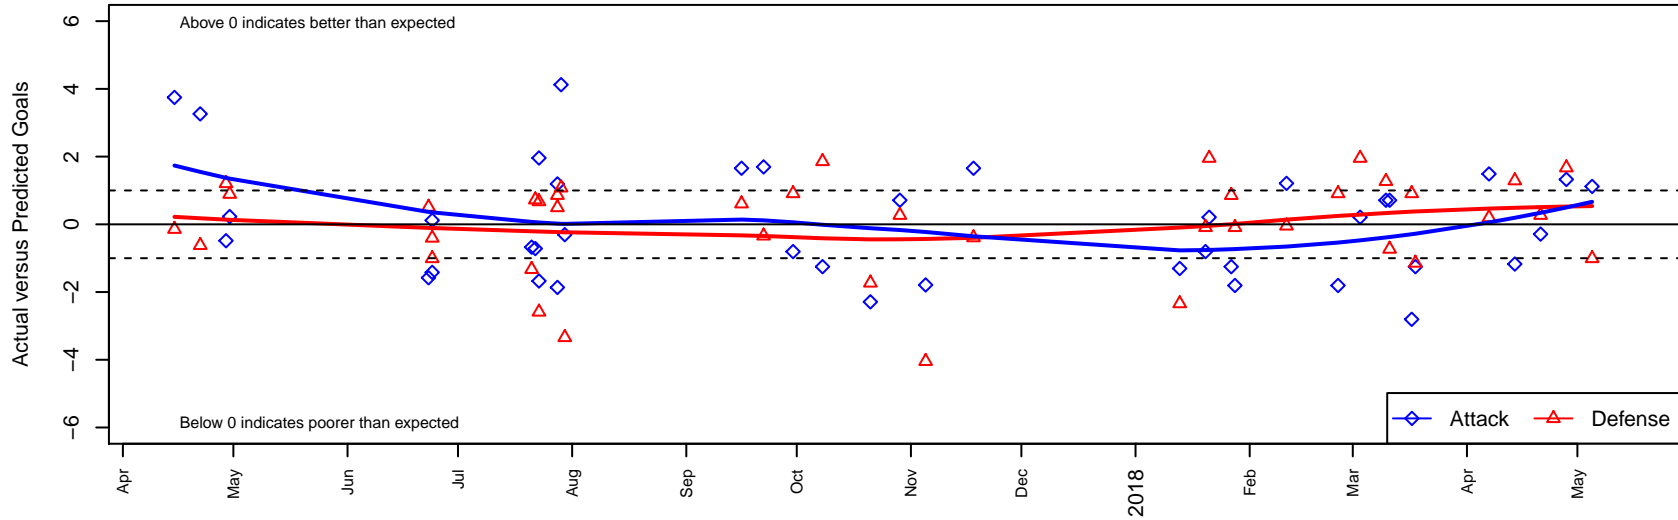

FWFC White B04

Federal Way FC
 Federal Way, WA
 B04 total strength=1109
 attack=3.49 defense=2.44
 fall league = RCL B04 Div 4

alt names used:
 FEDERAL WAY FC FWFC B04 WHITE (WA)
 FWFC B04 White
 FWFC B04 White
 FWFC B04 White (B)
 FWFC B04 White (B)

Venues played:
 2016 WYS Presidents Cup B04 Division 2
 2017 RVS Classic BU13-14 Silver
 2017 Sounders FC Cup BU14 Silver
 2017 Oswego Nike Cup Bronze U14
 2017 RCL B04 Div 4
 2017 WYS Presidents Cup B04 Division 2

FWFC White B04
 Dots are actual minus expected GF (blue circles) and GA (red triangles).
 Blue line is smoothed change in attack strength. Red is smoothed change in defense strength.

**attack and defense variance (black dot)
relative to other teams
and top 10 in region**