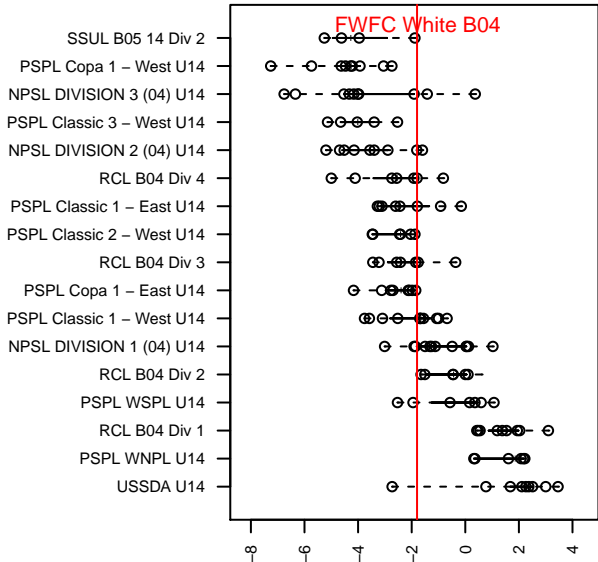

**attack and defense rating
relative to others at age
and all opponents in last 13 months**