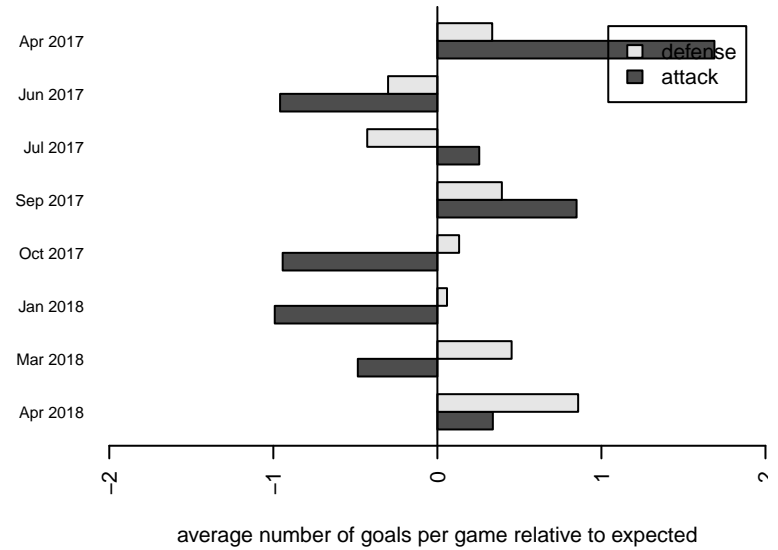

Performance relative to 13 month average