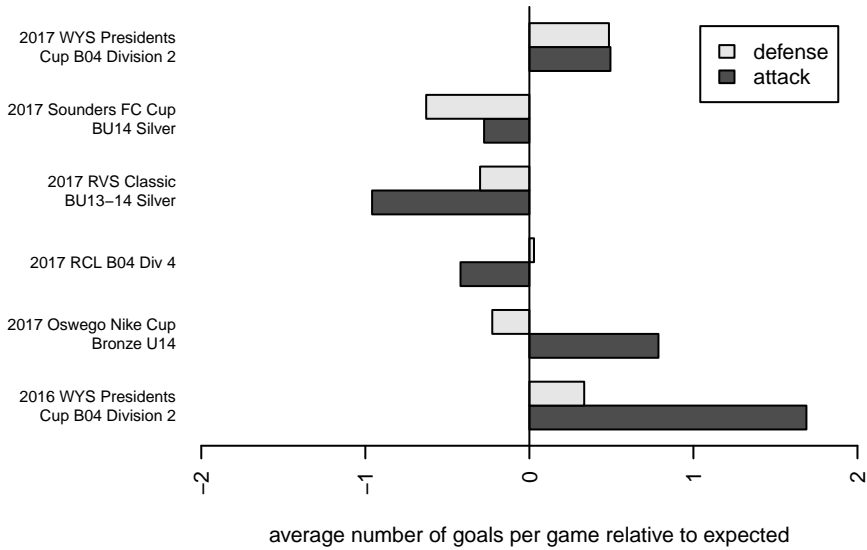

Performance relative to 13 month average